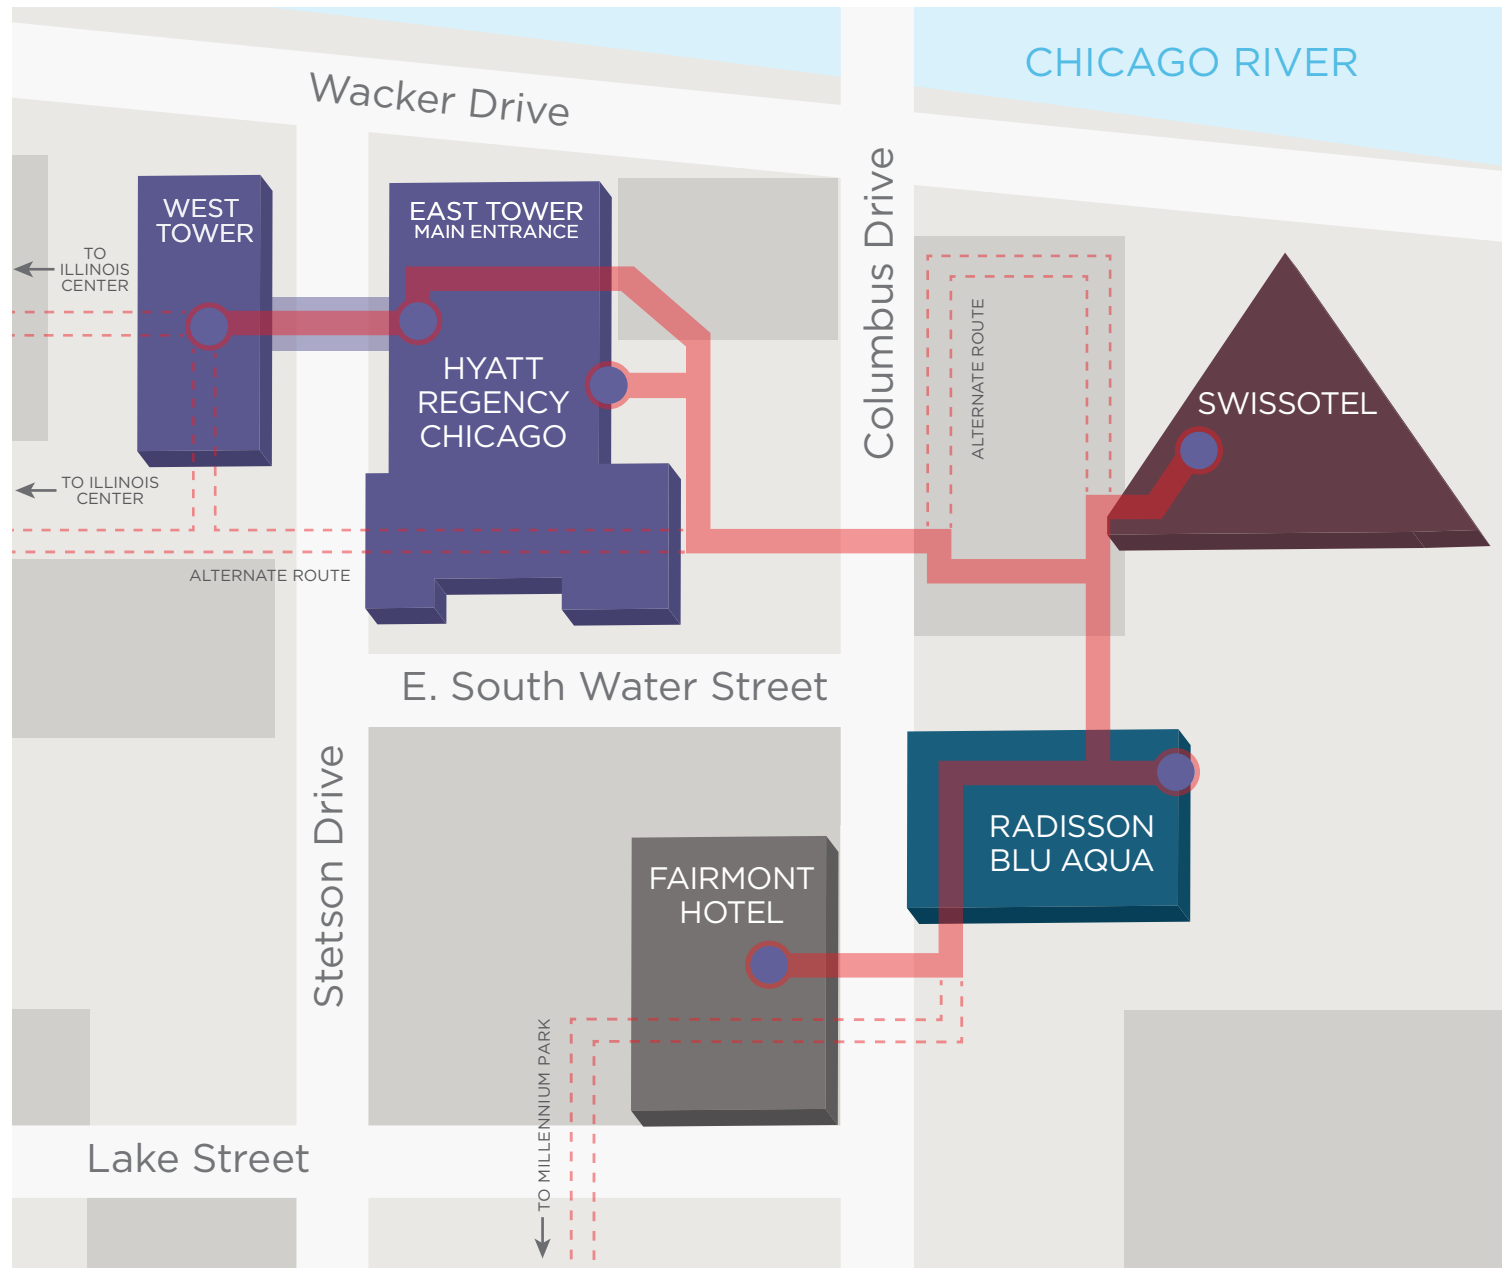

FOUR LUXURY HOTELS, 3,700 GUEST ROOMS, OVER 380,000 SQ.FT. OF MEETING SPACE - ALL CONNECTED BY AN INDOOR PEDWAY

HYATT REGENCY CHICAGO (CONCOURSE LEVEL) • SWISSOTEL • RADISSON BLU AQUA • FAIRMONT HOTEL

HYATT REGENCY CHICAGO
 151 East Wacker Drive
 312 565 1234
Chicago.regency.hyatt.com
 2,019 Guestrooms and Suites
 240,000 Square Feet of Meeting Space

SWISSOTEL CHICAGO
 323 East Wacker Drive
 312 268 8215
SwissotelChicago.com
 661 Guestrooms and Suites
 52,000 Square Feet of Meeting Space

RADISSON BLU AQUA
 221 North Columbus Drive
 312 565 5258
RadissonBlu.com/AquaHotel-Chicago
 334 Guestrooms and Suites
 28,000 Square Feet of Meeting Space

THE FAIRMONT HOTEL
 200 North Columbus Drive
 312 565 8000
Fairmont.com/Chicago
 687 Guestrooms and Suites
 63,000 Square Feet of Meeting Space

KEY

- Pedway - Hotel Connectors
- Pedway - Alternate Routes
- Pedway Access