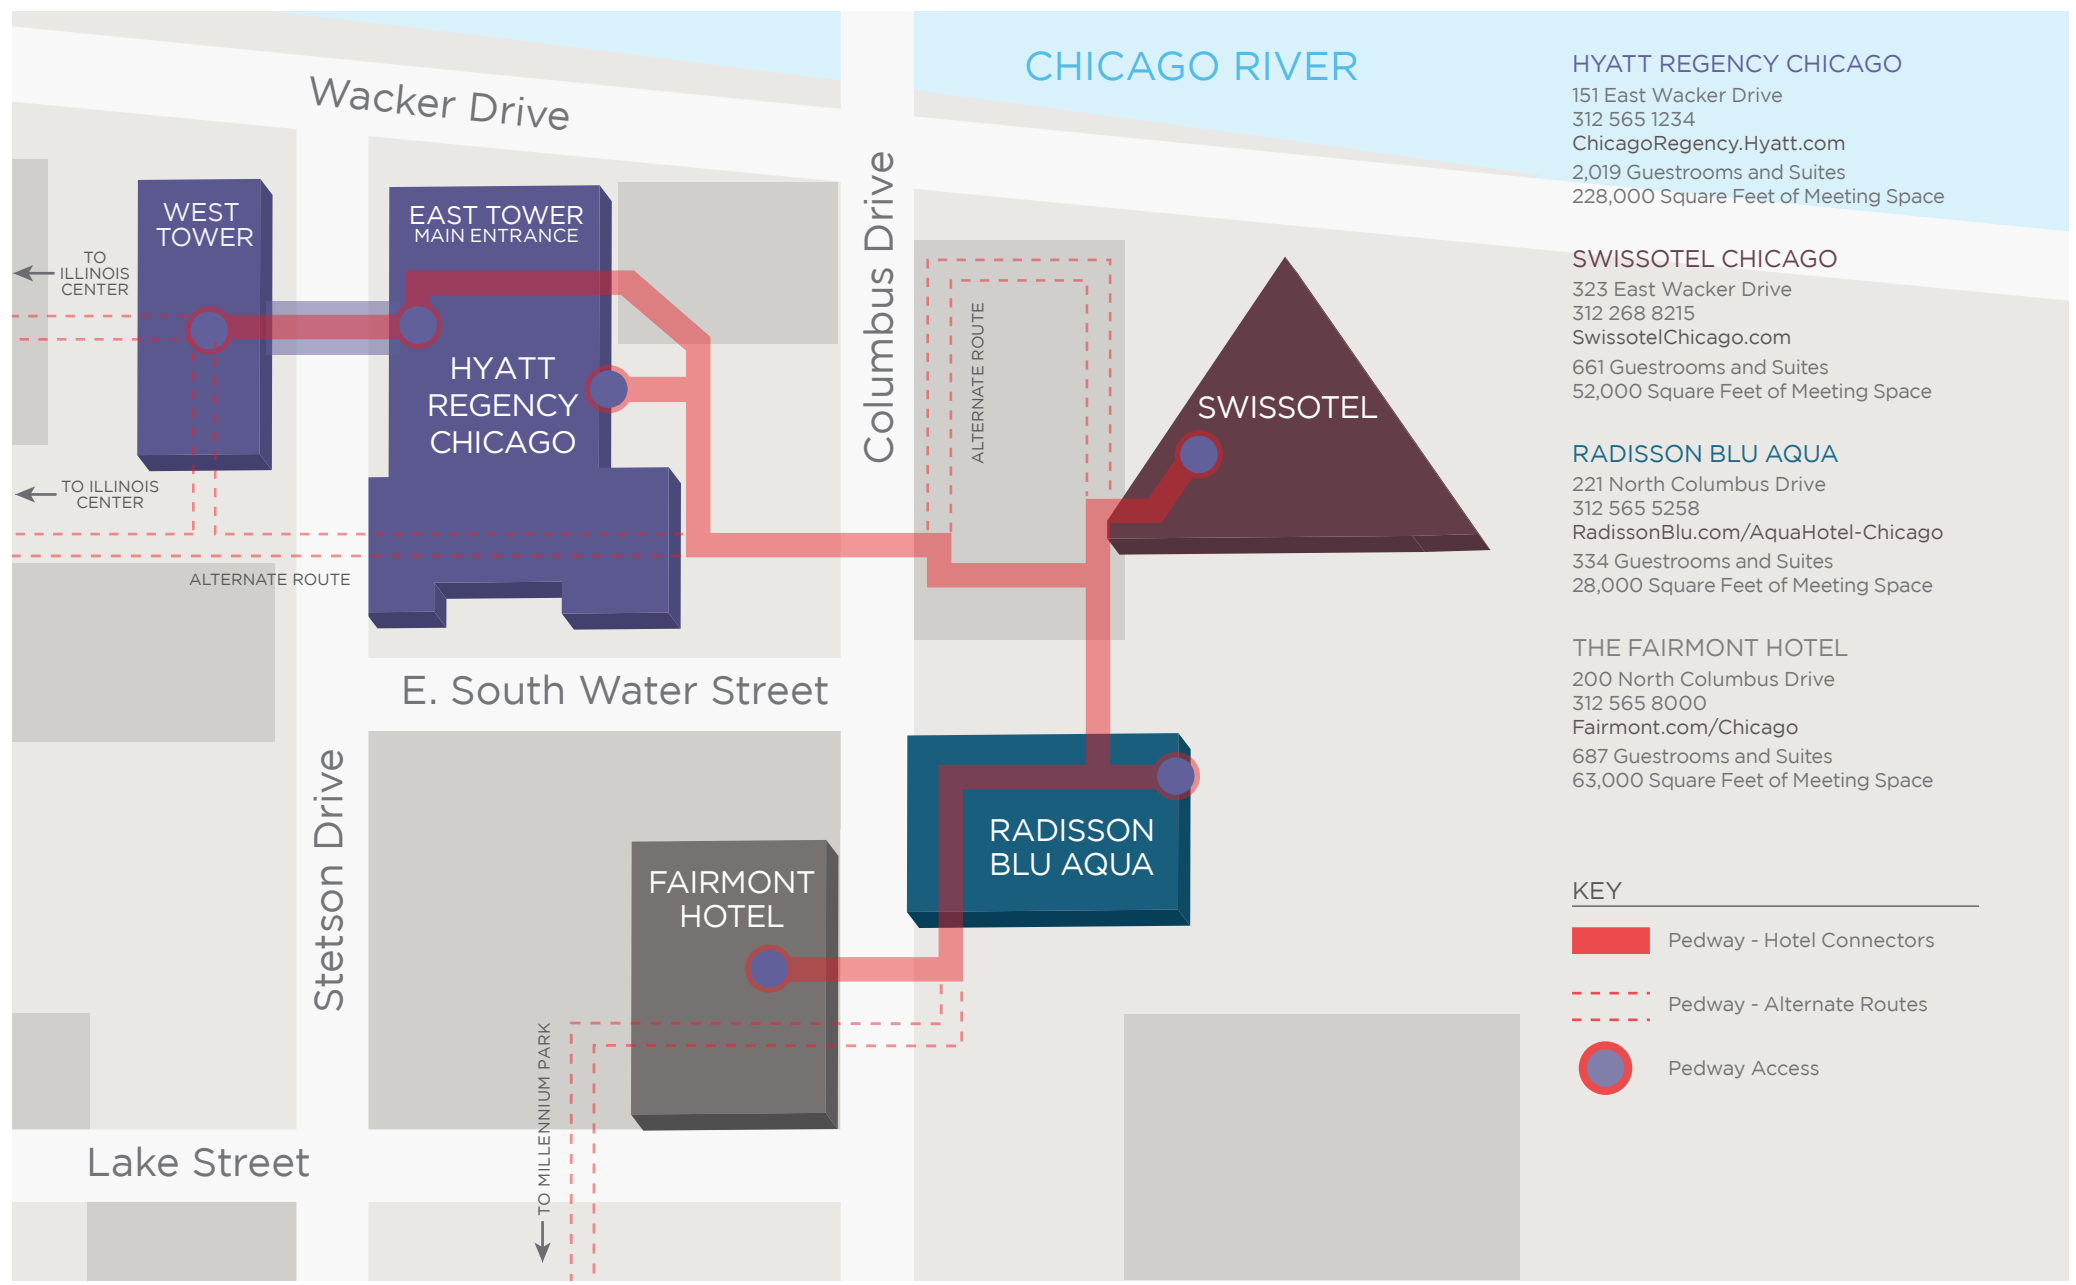

FOUR LUXURY HOTELS, 3,700 GUEST ROOMS, 370,000 SQ.FT. OF MEETING SPACE - ALL CONNECTED BY AN INDOOR PEDWAY

HYATT REGENCY CHICAGO (BRONZE LEVEL) • SWISSOTEL • RADISSON BLU AQUA • FAIRMONT HOTEL

HYATT REGENCY CHICAGO
 151 East Wacker Drive
 312 565 1234
ChicagoRegency.Hyatt.com
 2,019 Guestrooms and Suites
 228,000 Square Feet of Meeting Space

SWISSOTEL CHICAGO
 323 East Wacker Drive
 312 268 8215
SwissotelChicago.com
 661 Guestrooms and Suites
 52,000 Square Feet of Meeting Space

RADISSON BLU AQUA
 221 North Columbus Drive
 312 565 5258
RadissonBlu.com/AquaHotel-Chicago
 334 Guestrooms and Suites
 28,000 Square Feet of Meeting Space

THE FAIRMONT HOTEL
 200 North Columbus Drive
 312 565 8000
Fairmont.com/Chicago
 687 Guestrooms and Suites
 63,000 Square Feet of Meeting Space

- KEY**
- Pedway - Hotel Connectors
 - Pedway - Alternate Routes
 - Pedway Access